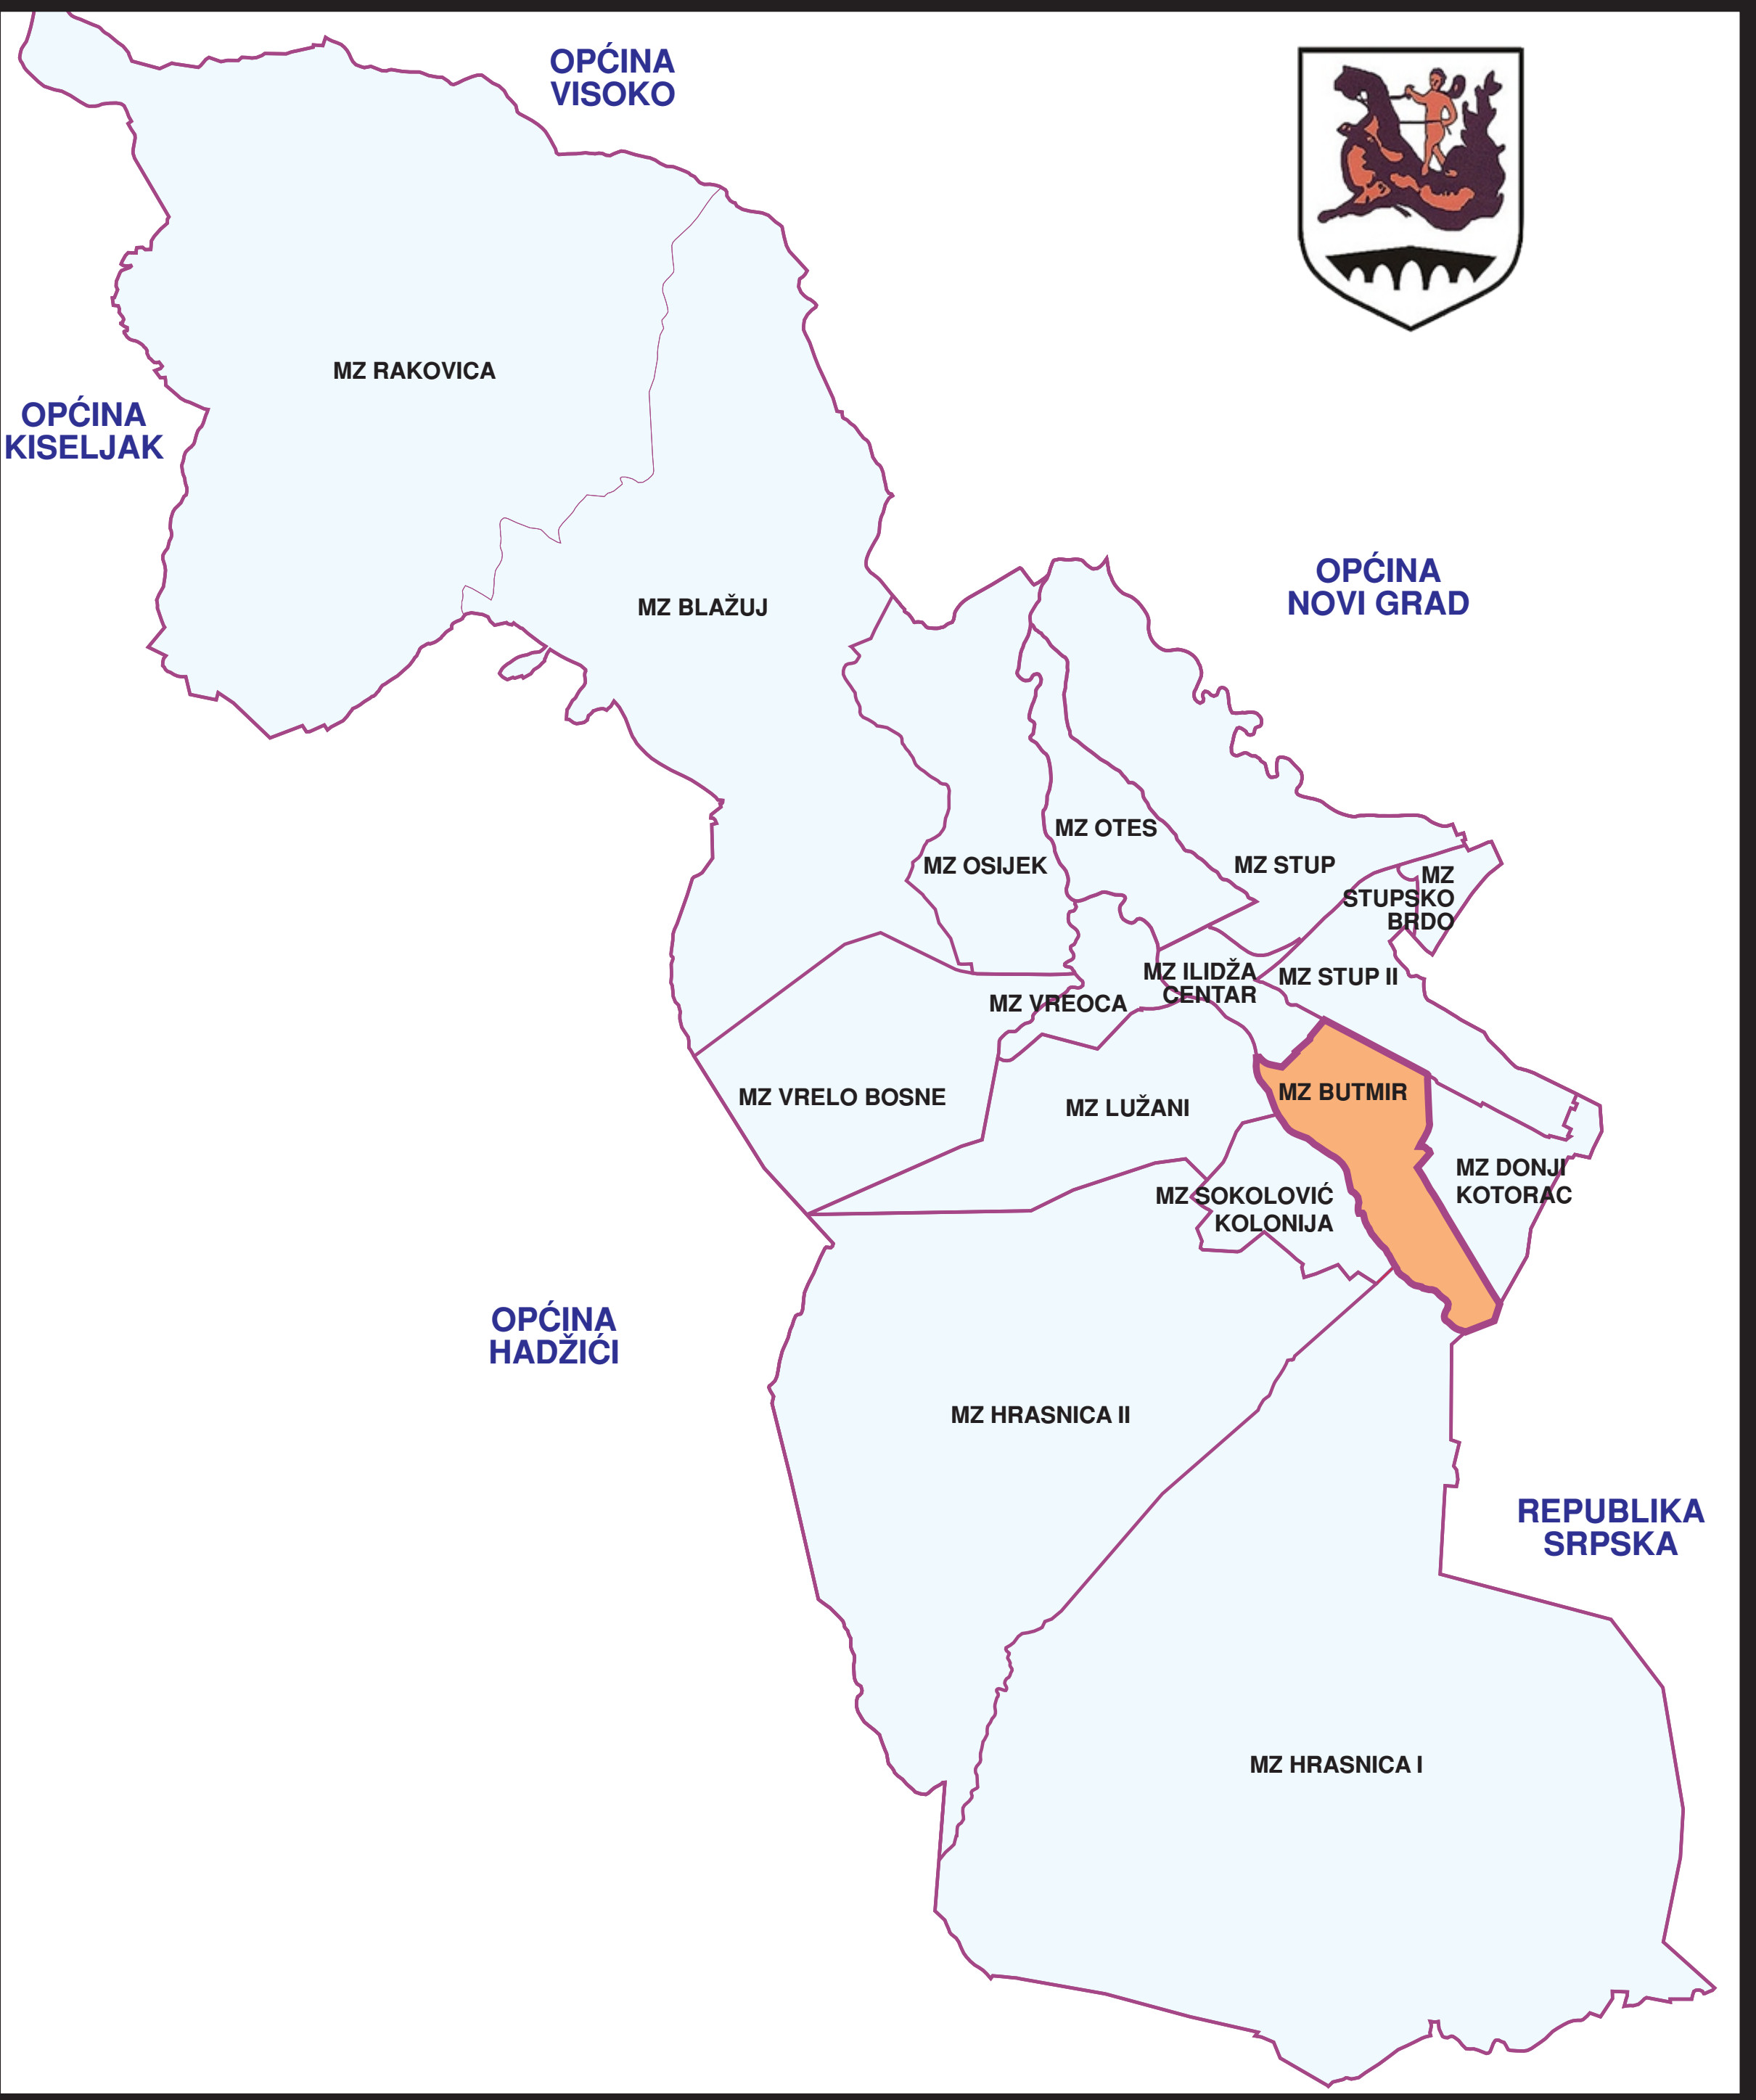

MZ BUTMIR

MZ STUP II

MZ ILIDŽA CENTAR

MZ BUTMIR

BUTMIR

MZ DONJI KOTORAC

Sokolović Kolonija

MZ HRASNICA II

MZ HRASNICA I

Javne zgrade Public building	Dom zdravlja Health center	Taxi stajalište Taxi station	Parkiralište Parking
Stambena područja Residential area	Pošta Post office	Srednja škola High School	Bazen Swimming pool
Industrijska područja Industrial area	Groblje Cemetery	Fakultet Faculty	Apoteka Pharmacy
Šume Forest	Bolnica Hospital	Osnovna škola Elementary school	Pjesacke zone (most) Pedestrian zone (Bridge)
Park	Ambulanta Ambulance	Hotel Hotel	Kamp Campsite
Džamija Mosque	Sportsko igralište Sport ground	Banka Bank	
Crkva Church	Benzinska pumpa Petrol station	Policija Police station	
Fontana Fountain	Shopping mall		

LEGENDA

MJESNA ZAJEDNICA BUTMIR
Adresa: Plavi put br. 28

POVRŠINA MJESNE ZAJEDNICE
480 ha

LEGENDA
LEGEND

Javne zgrade Public building	Dom zdravlja Health center	Osnovna škola Elementary school	Sportsko igralište Sport ground
Stambena područja Residential area	Pošta Post office	Parkiralište Parking	Benzinska pumpa Petrol station
Industrijska područja Industrial area	Groblje Cemetery	Bazen Swimming pool	Kamp Campsite
Šume Forest	Bolnica Hospital	Apoteka Pharmacy	Hotel Hotel
Park	Taxi stajalište Taxi station	Pjesacke zone (most) Pedestrian zone (Bridge)	Banka Bank
Džamija Mosque	Srednja škola High School	Kina Cinema	Policija Police station
Crkva Church	Fakultet Faculty	Ambulanta Ambulance	Shopping mall

ULICE U MJESNOJ ZAJEDNICI

- 13 juni 2, 1-7
- 21 Mart 2-2, 1-27
- Aerodromska 2-74, 1-89
- Bajrama Hasanovića 2-48, 1-39
- Butmirska cesta 20-256, 45-293
- Butmirskog bataljona 2-96, 1-127
- Hipodrom 2-74, 1-83
- Iliirska 2-88, 1-203
- Izeta Čomare 2-79, 1-113
- Jasenje 2-4, 1-21
- Lopate 2-46, 1-59
- Mlinska 2-60, 1-43
- Nedžada Delića 2-40, 1-39
- Plavi put 2-46, 1-39
- Poligonska 2-104, 1-103
- Saliha Žige 2-92, 1-25
- Sjenička 2-24, 1-37